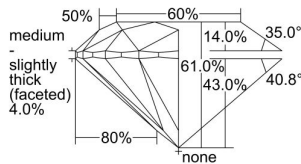

GIA®

FACSIMILE

GIA REPORT

*****11756

Verify this report at GIA.edu

GIA NATURAL DIAMOND DOSSIER®

November 29, 2023

GIA Report Number *****11756

Shape and Cutting Style Round Brilliant

Measurements 5.94 - 5.97 x 3.63 mm

GRADING RESULTS

Carat Weight 0.80 carat

Color Grade G

Clarity Grade VVS2

Cut Grade Excellent

ADDITIONAL GRADING INFORMATION

Polish Excellent

Symmetry Excellent

Fluorescence None

Clarity Characteristics Feather, Pinpoint

Inscription(s): GIA *****11756

PROPORTIONS

Profile to actual proportions

GRADING SCALES

GIA COLOR SCALE

COLORLESS	D
	E
	F
	G
	H
	I
	J
NEAR COLORLESS	K
	L
Faint	M
	N
	O
	P
Very Light	Q
	R
	S
	T
	U
	V
Light	W
	X
	Y
	Z

GIA CLARITY SCALE

FLAWLESS	VERY VERY FLAWLESS	VERY VERY SLIGHTLY INCLUDED	SLIGHTLY INCLUDED	INCLUDED	
					FLAWLESS
VERY VERY SLIGHTLY INCLUDED	VVS₁	VERY SLIGHTLY INCLUDED	SI₁	I₁	
VERY SLIGHTLY INCLUDED	VVS₂	SLIGHTLY INCLUDED	SI₂	I₂	
VS₁	VS₂	INCLUDED	I₃		

GIA CUT SCALE

EXCELLENT
VERY GOOD
GOOD
FAIR
POOR