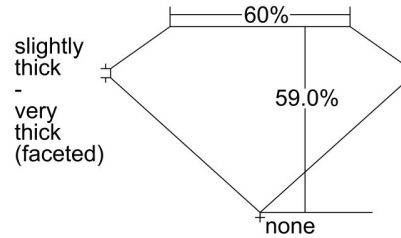

GIA NATURAL DIAMOND GRADING REPORT

December 01, 2023

GIA Report Number *****20214

Shape and Cutting Style Heart Brilliant

Measurements 5.93 x 6.93 x 4.09 mm

GRADING RESULTS

Carat Weight 1.01 carat

Color Grade D

Clarity Grade VS2

ADDITIONAL GRADING INFORMATION

Polish Excellent

Symmetry Very Good

Fluorescence Medium Blue

Inscription(s): GIA *****20214

Comments: Pinpoints are not shown. Surface graining is not shown.

PROPORTIONS

Profile not to actual proportions

CLARITY CHARACTERISTICS

KEY TO SYMBOLS*

- Crystal
- ◡ Indented Natural
- ∖ Needle

* Red symbols denote internal characteristics (inclusions). Green or black symbols denote external characteristics (blemishes). Diagram is an approximate representation of the diamond, and symbols shown indicate type, position, and approximate size of clarity characteristics. All clarity characteristics may not be shown. Details of finish are not shown.