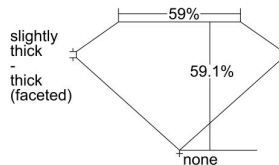

GIA®

FACSIMILE

GIA REPORT *****37918

Verify this report at GIA.edu

GIA NATURAL DIAMOND DOSSIER®

March 15, 2024
GIA Report Number *****37918
Shape and Cutting Style ..... Heart Brilliant
Measurements ..... 4.99 x 5.75 x 3.40 mm

GRADING RESULTS

Carat Weight ..... 0.55 carat
Color Grade I
Clarity Grade VVS2

ADDITIONAL GRADING INFORMATION

Polish ..... Excellent
Symmetry ..... Excellent
Fluorescence ..... Faint
Clarity Characteristics ..... Pinpoint
Inscription(s): GIA *****37918

PROPORTIONS

Profile not to actual proportions

GRADING SCALES

GIA COLOR SCALE		GIA CLARITY SCALE		
NEAR COLORLESS	D	VERY VERY SLIGHTLY INCLUDED	FLAWLESS	
	E		INTERNALLY FLAWLESS	
	F	VERY SLIGHTLY INCLUDED	VVS₁	
	G		VVS₂	
	H	SLIGHTLY INCLUDED	VS₁	
	I		VS₂	
	J	INCLUDED	SI₁	
	K		SI₂	
	FAINT	L	INCLUDED	I₁
		M		I₂
N		I₃		
O				
P				
Q				
VERY LIGHT	R			
	S			
	T			
	U			
LIGHT	V			
	W			
	X			
	Y			
Z