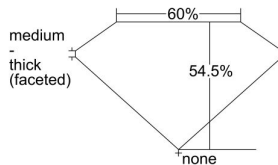

GIA®

FACSIMILE

GIA REPORT
*****58661

Verify this report at GIA.edu

GIA NATURAL DIAMOND DOSSIER®

June 17, 2024
GIA Report Number *****58661
Shape and Cutting Style ..... Heart Brilliant
Measurements ..... 5.66 x 6.34 x 3.46 mm

GRADING RESULTS

Carat Weight ..... 0.70 carat
Color Grade ..... D
Clarity Grade S11

ADDITIONAL GRADING INFORMATION

Polish ..... Excellent
Symmetry ..... Excellent
Fluorescence ..... None
Clarity Characteristics ..... Cloud, Crystal
Inscription(s): GIA *****58661

PROPORTIONS

Profile not to actual proportions

GRADING SCALES

GIA COLOR SCALE		GIA CLARITY SCALE			
COLORLESS	D	VERY VERY SLIGHTLY INCLUDED	FLAWLESS		
	E		INTERNALLY FLAWLESS		
	F	VERY SLIGHTLY INCLUDED	VVS₁		
	G		VVS₂		
	H		VS₁		
	NEAR COLORLESS	I	SLIGHTLY INCLUDED	VS₂	
		J		S1₁	
		FAINT	K	INCLUDED	S1₂
			L		I₁
			M		I₂
N			I₃		
VERT LIGHT	O				
	P				
	Q				
	R				
	LIGHT	S			
		T			
U					
V					
	W				
	X				
	Y				
	Z