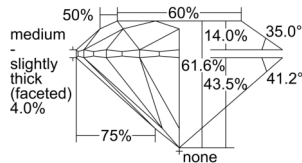

GIA®

FACSIMILE

GIA REPORT

*****30381

Verify this report at GIA.edu

GIA NATURAL DIAMOND DOSSIER®

August 07, 2024

GIA Report Number *****30381

Shape and Cutting Style ..... Round Brilliant

Measurements ..... 4.73 - 4.76 x 2.92 mm

GRADING RESULTS

Carat Weight ..... 0.40 carat

Color Grade ..... G

Clarity Grade VS1

Cut Grade ..... Excellent

ADDITIONAL GRADING INFORMATION

Polish ..... Excellent

Symmetry ..... Excellent

Fluorescence ..... None

Clarity Characteristics ..... Crystal, Cloud, Pinpoint

Inscription(s): GIA *****30381

PROPORTIONS

Profile to actual proportions

GRADING SCALES

GIA COLOR SCALE

COLORLESS	D
	E
	F
	G
	H
	I
	J
NEAR COLORLESS	K
	L
Faint	M
	N
	O
	P
Very Light	Q
	R
	S
	T
	U
	V
Light	W
	X
	Y
	Z

GIA CLARITY SCALE

FLAWLESS	VERY VERY Slightly INCLUDED	VVS₁	
			VVS₂
Internally Flawless	Very Slightly INCLUDED	VS₁	
		VS₂	
Slightly Included	Slightly INCLUDED	SI₁	
		SI₂	
Included	Included	I₁	
		I₂	
		I₃	

GIA CUT SCALE

EXCELLENT	VERY GOOD	GOOD	FAIR	POOR