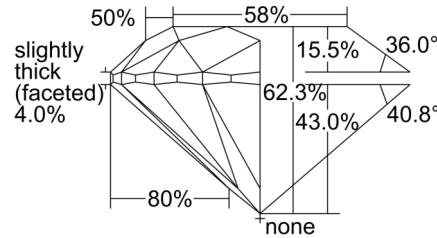

GIA REPORT
*****07858

Verify this report at GIA.edu

FACSIMILE

This is a digital representation of the original GIA Report. This representation might not be accepted in lieu of the original GIA Report in certain circumstances. The original GIA Report includes certain security features which are not reproducible on this facsimile.

GIA NATURAL DIAMOND GRADING REPORT

August 16, 2024
GIA Report Number *****07858
Shape and Cutting Style ..... Round Brilliant
Measurements ..... 6.56 - 6.60 x 4.10 mm

GRADING RESULTS

Carat Weight ..... 1.12 carat
Color Grade ..... G
Clarity Grade VS2
Cut Grade ..... Excellent

ADDITIONAL GRADING INFORMATION

Polish ..... Excellent
Symmetry ..... Excellent
Fluorescence ..... Faint
Inscription(s): GIA *****07858
Comments: Clouds are not shown. Pinpoints are not shown.

PROPORTIONS

Profile to actual proportions