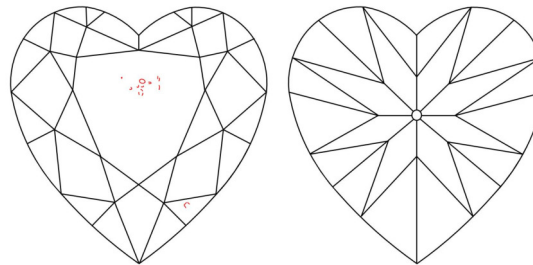

GIA NATURAL DIAMOND GRADING REPORT

August 22, 2024

GIA Report Number *****24604

Shape and Cutting Style Heart Brilliant

Measurements 7.55 x 8.70 x 5.20 mm

GRADING RESULTS

Carat Weight 2.01 carat

Color Grade F

Clarity Grade VS2

ADDITIONAL GRADING INFORMATION

Polish Excellent

Symmetry Excellent

Fluorescence None

Inscription(s): GIA *****24604

Comments: Additional clouds are not shown. Pinpoints are not shown.

PROPORTIONS

Profile not to actual proportions

CLARITY CHARACTERISTICS

KEY TO SYMBOLS*

- Crystal
- ⊗ Cloud
- ~ Feather

* Red symbols denote internal characteristics (inclusions). Green or black symbols denote external characteristics (blemishes). Diagram is an approximate representation of the diamond, and symbols shown indicate type, position, and approximate size of clarity characteristics. All clarity characteristics may not be shown. Details of finish are not shown.