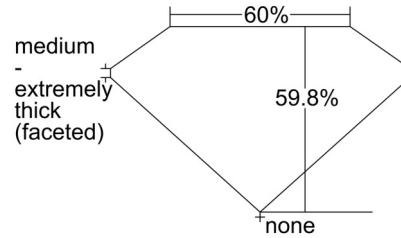

GIA NATURAL DIAMOND GRADING REPORT

August 22, 2024

GIA Report Number *****24604

Shape and Cutting Style Heart Brilliant

Measurements 7.55 x 8.70 x 5.20 mm

GRADING RESULTS

Carat Weight 2.01 carat

Color Grade F

Profile not to actual proportions

CLARITY CHARACTERISTICS

KEY TO SYMBOLS*

- Crystal
- ⊗ Cloud
- ~ Feather

* Red symbols denote internal characteristics (inclusions). Green or black symbols denote external characteristics (blemishes). Diagram is an approximate representation of the diamond, and symbols shown indicate type, position, and approximate size of clarity characteristics. All clarity characteristics may not be shown. Details of finish are not shown.