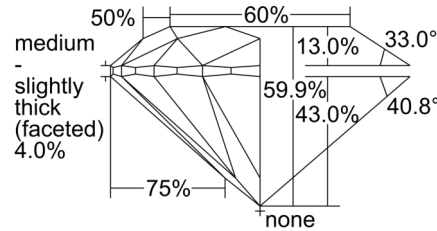

GIA NATURAL DIAMOND GRADING REPORT

September 09, 2024

GIA Report Number *****66732

Shape and Cutting Style Round Brilliant

Measurements 6.48 - 6.51 x 3.89 mm

GRADING RESULTS

Carat Weight 1.01 carat

Color Grade D

Profile to actual proportions

CLARITY CHARACTERISTICS

KEY TO SYMBOLS*

- Pinpoint

* Red symbols denote internal characteristics (inclusions). Green or black symbols denote external characteristics (blemishes). Diagram is an approximate representation of the diamond, and symbols shown indicate type, position, and approximate size of clarity characteristics. All clarity characteristics may not be shown. Details of finish are not shown.