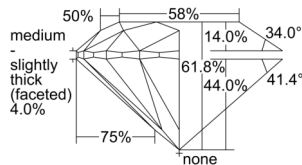

GIA®

FACSIMILE

GIA REPORT

*****06061

Verify this report at GIA.edu

GIA NATURAL DIAMOND DOSSIER®

August 19, 2024
GIA Report Number *****06061
Shape and Cutting Style ..... Round Brilliant
Measurements ..... 5.75 - 5.80 x 3.57 mm

GRADING RESULTS

Carat Weight ..... 0.73 carat
Color Grade ..... E
Clarity Grade VS1
Cut Grade ..... Excellent

ADDITIONAL GRADING INFORMATION

Polish ..... Excellent
Symmetry ..... Excellent
Fluorescence ..... None
Clarity Characteristics ..... Cloud, Pinpoint
Inscription(s): GIA *****06061

PROPORTIONS

Profile to actual proportions

GRADING SCALES

GIA COLOR SCALE	GIA CLARITY SCALE	GIA CUT SCALE	
D	FLAWLESS	EXCELLENT	
E	INTERNALLY FLAWLESS		
F		VVS₁	VERY GOOD
G	VVS₂		
H	VS₁	GOOD	
I	VS₂		
J	SI₁	FAIR	
K	SI₂		
L	I₁	POOR	
M	I₂		
N	I₃		
O			
P			
Q			
R			
S			
T			
U			
V			
W			
X			
Y			
Z