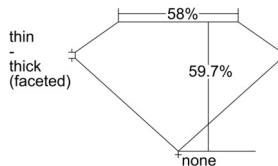

GIA®

FACSIMILE

GIA REPORT

*****04990

Verify this report at GIA.edu

GIA NATURAL DIAMOND DOSSIER®

September 12, 2024

GIA Report Number *****04990

Shape and Cutting Style Heart Brilliant

Measurements 5.73 x 6.80 x 4.06 mm

GRADING RESULTS

Carat Weight 0.96 carat

Color Grade F

Clarity Grade VS1

ADDITIONAL GRADING INFORMATION

Polish Excellent

Symmetry Excellent

Fluorescence None

Clarity Characteristics Cloud, Pinpoint

Inscription(s): GIA *****04990

PROPORTIONS

Profile not to actual proportions

GRADING SCALES

GIA COLOR SCALE		GIA CLARITY SCALE			
COLORLESS	D	VERY VERY SLIGHTLY INCLUDED	FLAWLESS		
	E		INTERNALLY FLAWLESS		
	F	VERY SLIGHTLY INCLUDED	VVS₁		
	G		VVS₂		
	H		VS₁		
	NEAR COLORLESS	I	SLIGHTLY INCLUDED	VS₂	
		J		SI₁	
		FAINT	K	INCLUDED	SI₂
			L		I₁
			M		I₂
VERT LIGHT			N	INCLUDED	I₃
	O				
	P				
	Q				
LIGHT	R				
	S				
	T				
	U				
	V				
	Z