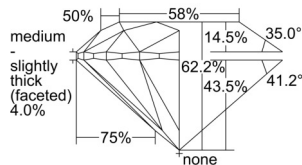

GIA®

FACSIMILE

GIA REPORT

*****71268

Verify this report at GIA.edu

GIA NATURAL DIAMOND DOSSIER®

September 06, 2024

GIA Report Number *****71268

Shape and Cutting Style Round Brilliant

Measurements 5.66 - 5.69 x 3.53 mm

GRADING RESULTS

Carat Weight 0.70 carat

Color Grade F

Clarity Grade VVS1

Cut Grade Excellent

ADDITIONAL GRADING INFORMATION

Polish Excellent

Symmetry Excellent

Fluorescence Faint

Clarity Characteristics Pinpoint

Inscription(s): GIA *****71268

PROPORTIONS

Profile to actual proportions

GRADING SCALES

GIA COLOR SCALE		GIA CLARITY SCALE		GIA CUT SCALE		
COLORLESS	D	VERY VERY SLIGHTLY INCLUDED	FLAWLESS	EXCELLENT		
	E		INTERNALLY FLAWLESS			
	F		VVS₁	VERY GOOD		
	G		VVS₂			
	NEAR COLORLESS	H	VERY SLIGHTLY INCLUDED	VS₁	GOOD	
		I		VS₂		
		FAINT	J	SLIGHTLY INCLUDED	SI₁	FAIR
			K		SI₂	
	L		I₁			
	VERY LIGHT		M	INCLUDED	I₂	POOR
N			I₃			
O						
P						
LIGHT	Q					
	R					
	S					
	T					
	U					
	V					
	W					
	X					
	Y					
	Z