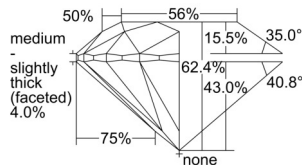

GIA®

FACSIMILE

GIA REPORT

*****04582

Verify this report at GIA.edu

GIA NATURAL DIAMOND DOSSIER®

September 26, 2024

GIA Report Number *****04582

Shape and Cutting Style ..... Round Brilliant

Measurements ..... 5.38 - 5.40 x 3.36 mm

GRADING RESULTS

Carat Weight ..... 0.60 carat

Color Grade ..... G

Clarity Grade VS2

Cut Grade ..... Excellent

ADDITIONAL GRADING INFORMATION

Polish ..... Excellent

Symmetry ..... Excellent

Fluorescence ..... None

Clarity Characteristics ..... Crystal

Inscription(s): GIA *****04582

PROPORTIONS

Profile to actual proportions

GRADING SCALES

GIA COLOR SCALE

COLORLESS	D
	E
	F
	G
	H
	I
	J
NEAR COLORLESS	K
	L
Faint	M
	N
	O
	P
Very Light	Q
	R
	S
	T
	U
	V
Light	W
	X
	Y
	Z

GIA CLARITY SCALE

GIA CUT SCALE

EXCELLENT	VERY VERY Slightly INCLUDED	I₁	
			I₂
VERY GOOD	VERY Slightly INCLUDED	SI₁	
			SI₂
GOOD	Slightly INCLUDED	Slightly INCLUDED	
			I₁
FAIR	Very Slightly INCLUDED	VVS₁	
			VVS₂
POOR	Internally Flawless	VVS₁	
			VVS₂
	Flawless	VVS₁	
			VVS₂