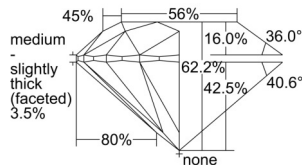

GIA®

FACSIMILE

GIA REPORT

*****30541

Verify this report at GIA.edu

GIA NATURAL DIAMOND DOSSIER®

October 24, 2024

GIA Report Number *****30541

Shape and Cutting Style Round Brilliant

Measurements 5.76 - 5.80 x 3.59 mm

GRADING RESULTS

Carat Weight 0.74 carat

Color Grade F

Clarity Grade VS1

Cut Grade Excellent

ADDITIONAL GRADING INFORMATION

Polish Excellent

Symmetry Excellent

Fluorescence None

Clarity Characteristics Crystal, Feather, Cloud, Pinpoint

Inscription(s): GIA *****30541

PROPORTIONS

Profile to actual proportions

GRADING SCALES

GIA COLOR SCALE

COLORLESS	D
	E
	F
	G
	H
	I
	J
NEAR COLORLESS	K
	L
Faint	M
	N
	O
	P
Very Light	Q
	R
	S
	T
	U
	V
Light	W
	X
	Y
	Z

GIA CLARITY SCALE

FLAWLESS	VERY VERY SLIGHTLY INCLUDED	VS₁	VS₂	VS₁	VS₂	SL₁	SL₂	I₁	I₂	I₃		
											FLAWLESS	INTERNALLY FLAWLESS

GIA CUT SCALE

EXCELLENT
VERY GOOD
GOOD
FAIR
POOR