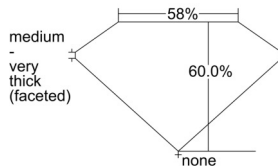

GIA®

FACSIMILE

GIA REPORT *****50754

Verify this report at GIA.edu

GIA NATURAL DIAMOND DOSSIER®

October 28, 2024
GIA Report Number *****50754
Shape and Cutting Style ..... Heart Brilliant
Measurements ..... 5.17 x 6.14 x 3.68 mm

GRADING RESULTS

Carat Weight ..... 0.70 carat
Color Grade ..... G
Clarity Grade VS1

ADDITIONAL GRADING INFORMATION

Polish ..... Excellent
Symmetry ..... Excellent
Fluorescence ..... Faint
Clarity Characteristics ..... Cloud, Pinpoint
Inscription(s): GIA *****50754

PROPORTIONS

Profile not to actual proportions

GRADING SCALES

GIA COLOR SCALE		GIA CLARITY SCALE			
COLORLESS	D	VERY VERY SLIGHTLY INCLUDED	FLAWLESS		
	E		INTERNALLY FLAWLESS		
	F	VERY SLIGHTLY INCLUDED	VVS₁		
	G		VVS₂		
	H		VS₁		
	NEAR COLORLESS	I	SLIGHTLY INCLUDED	VS₂	
		J		SI₁	
		FAINT	K	INCLUDED	SI₂
			L		I₁
			M		I₂
VERY LIGHT	N	Z	I₃		
	O				
	P				
	Q				
LIGHT	R				
	S				
	T				
	U				
	V				
	W				
	X				
	Y				
	Z