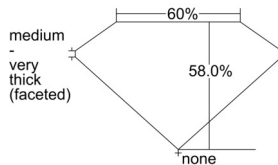

GIA®

FACSIMILE

GIA REPORT *****24420

Verify this report at GIA.edu

GIA NATURAL DIAMOND DOSSIER®

November 13, 2024
GIA Report Number *****24420
Shape and Cutting Style ..... Heart Brilliant
Measurements ..... 5.41 x 6.14 x 3.56 mm

GRADING RESULTS

Carat Weight ..... 0.70 carat
Color Grade ..... D
Clarity Grade VVS2

ADDITIONAL GRADING INFORMATION

Polish ..... Excellent
Symmetry ..... Excellent
Fluorescence ..... Faint
Clarity Characteristics ..... Pinpoint, Indented Natural
Inscription(s): GIA *****24420

PROPORTIONS

Profile not to actual proportions

GRADING SCALES

GIA COLOR SCALE		GIA CLARITY SCALE			
COLORLESS	D	VERY VERY SLIGHTLY INCLUDED	FLAWLESS		
	E		INTERNALLY FLAWLESS		
	F	VERY SLIGHTLY INCLUDED	VVS₁		
	G		VVS₂		
	H		VS₁		
	NEAR COLORLESS	I	SLIGHTLY INCLUDED	VS₂	
		J		SI₁	
		FAINT	K	INCLUDED	SI₂
			L		I₁
			M		I₂
N			I₃		
VERT LIGHT	O				
	P				
	Q				
	R				
	S				
	T				
LIGHT	U				
	V				
	W				
	X				
	Y				
	Z