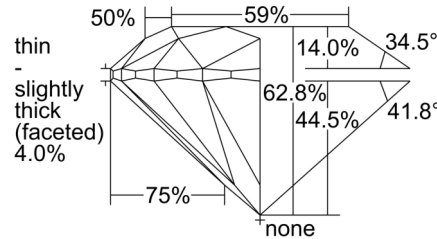

GIA NATURAL DIAMOND GRADING REPORT

November 25, 2024
 GIA Report Number *****72513
 Shape and Cutting Style Round Brilliant
 Measurements 6.38 - 6.42 x 4.02 mm

GRADING RESULTS

Carat Weight 1.01 carat
 Color Grade E
 Clarity Grade VS1
 Cut Grade Excellent

Profile to actual proportions

CLARITY CHARACTERISTICS

KEY TO SYMBOLS*

- Crystal
- △ Natural
- ~ Feather
- Pinpoint
- ∩ Indented Natural

* Red symbols denote internal characteristics (inclusions). Green or black symbols denote external characteristics (blemishes). Diagram is an approximate representation of the diamond, and symbols shown indicate type, position, and approximate size of clarity characteristics. All clarity characteristics may not be shown. Details of finish are not shown.