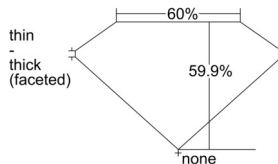

GIA®

FACSIMILE

GIA REPORT

*****28466

Verify this report at GIA.edu

GIA NATURAL DIAMOND DOSSIER®

November 13, 2024
GIA Report Number *****28466
Shape and Cutting Style ..... Heart Brilliant
Measurements ..... 5.32 x 6.30 x 3.78 mm

GRADING RESULTS

Carat Weight ..... 0.72 carat
Color Grade ..... E
Clarity Grade VVS2

ADDITIONAL GRADING INFORMATION

Polish ..... Excellent
Symmetry ..... Excellent
Fluorescence ..... None
Clarity Characteristics ..... Needle, Pinpoint
Inscription(s): GIA *****28466

PROPORTIONS

Profile not to actual proportions

GRADING SCALES

GIA COLOR SCALE		GIA CLARITY SCALE			
COLORLESS	D	VERY VERY SLIGHTLY INCLUDED	FLAWLESS		
	E		INTERNALLY FLAWLESS		
	F	VERY SLIGHTLY INCLUDED	VVS₁		
	G		VVS₂		
	H		VS₁		
	NEAR COLORLESS	I	SLIGHTLY INCLUDED	VS₂	
		J		SI₁	
		FAINT	K	INCLUDED	SI₂
			L		I₁
			M		I₂
VERT LIGHT			N	INCLUDED	I₃
			O		
			P		
	Q				
LIGHT	R				
	S				
	T				
	U				
	V				
	W				
	X				
	Y				
	Z