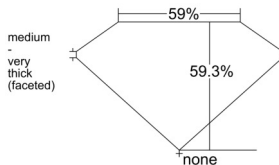

GIA®

FACSIMILE

GIA REPORT *****71716

Verify this report at GIA.edu

GIA NATURAL DIAMOND DOSSIER®

December 11, 2024
GIA Report Number *****71716
Shape and Cutting Style ..... Heart Brilliant
Measurements ..... 5.31 x 6.28 x 3.72 mm

GRADING RESULTS

Carat Weight ..... 0.72 carat
Color Grade ..... D
Clarity Grade VS2

ADDITIONAL GRADING INFORMATION

Polish ..... Excellent
Symmetry ..... Excellent
Fluorescence ..... Faint
Clarity Characteristics ..... Crystal
Inscription(s): GIA *****71716

PROPORTIONS

Profile not to actual proportions

GRADING SCALES

GIA COLOR SCALE		GIA CLARITY SCALE	
COLORLESS	D	VERY VERY SLIGHTLY INCLUDED	FLAWLESS
	E		INTERNALLY FLAWLESS
	F		VVS₁
	G		VVS₂
	H		VS₁
	I		VS₂
	J		SI₁
	K		SI₂
	L		I₁
	M		I₂
NEAR COLORLESS	N	SLIGHTLY INCLUDED	I₃
	O		
	P		
	Q		
FAINT	R		
	S		
	T		
	U		
VERY LIGHT	V		
	W		
	X		
	Y		
LIGHT	Z