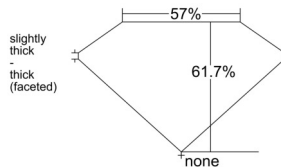

GIA®

FACSIMILE

GIA REPORT *****94743

Verify this report at GIA.edu

GIA NATURAL DIAMOND DOSSIER®

December 31, 2024
GIA Report Number *****94743
Shape and Cutting Style Heart Brilliant
Measurements 5.45 x 6.55 x 4.04 mm

GRADING RESULTS

Carat Weight 0.90 carat
Color Grade D
Clarity Grade VVS2

ADDITIONAL GRADING INFORMATION

Polish Excellent
Symmetry Excellent
Fluorescence Medium Blue
Clarity Characteristics Needle, Pinpoint
Inscription(s): GIA *****94743

PROPORTIONS

Profile not to actual proportions

GRADING SCALES

GIA COLOR SCALE		GIA CLARITY SCALE			
COLORLESS	D	VERY VERY SLIGHTLY INCLUDED	FLAWLESS		
	E		INTERNALLY FLAWLESS		
	F	VERY SLIGHTLY INCLUDED	VVS₁		
	G		VVS₂		
	H		VS₁		
	NEAR COLORLESS	I	SLIGHTLY INCLUDED	VS₂	
		J		SI₁	
		FAINT	K	INCLUDED	SI₂
			L		I₁
			M		I₂
VERT LIGHT	N	LIGHT	I₃		
	O				
	P				
	Q				
	R