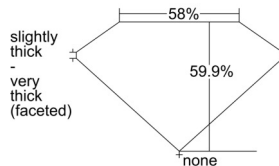

GIA®

FACSIMILE

GIA REPORT *****76618

Verify this report at GIA.edu

GIA NATURAL DIAMOND DOSSIER®

October 17, 2024
GIA Report Number *****76618
Shape and Cutting Style ..... Heart Brilliant
Measurements ..... 5.00 x 5.84 x 3.50 mm

GRADING RESULTS

Carat Weight ..... 0.60 carat
Color Grade ..... G
Clarity Grade VVS1

ADDITIONAL GRADING INFORMATION

Polish ..... Excellent
Symmetry ..... Excellent
Fluorescence ..... Faint
Clarity Characteristics ..... Pinpoint
Inscription(s): GIA *****76618

PROPORTIONS

Profile not to actual proportions

GRADING SCALES

GIA COLOR SCALE		GIA CLARITY SCALE			
COLORLESS	D	VERY VERY SLIGHTLY INCLUDED	FLAWLESS		
	E		INTERNALLY FLAWLESS		
	F	VERY SLIGHTLY INCLUDED	VVS₁		
	G		VVS₂		
	NEAR COLORLESS	H	SLIGHTLY INCLUDED	VS₁	
		I		VS₂	
		FAINT	J	INCLUDED	I₁
			K		I₂
	L		I₃		
	M		LIGHT		
N					
O					
VERY LIGHT	P				
	Q				
	R				
	S				
	T				
	U				
	V				
LIGHT	W				
	X				
	Y				
Z