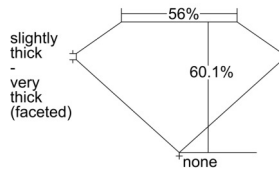

GIA®

FACSIMILE

GIA REPORT

*****50740

Verify this report at GIA.edu

GIA NATURAL DIAMOND DOSSIER®

October 25, 2024
GIA Report Number *****50740
Shape and Cutting Style ..... Heart Brilliant
Measurements ..... 5.11 x 6.12 x 3.68 mm

GRADING RESULTS

Carat Weight ..... 0.70 carat
Color Grade ..... D
Clarity Grade VS1

ADDITIONAL GRADING INFORMATION

Polish ..... Excellent
Symmetry ..... Excellent
Fluorescence ..... None
Clarity Characteristics..... Crystal, Needle, Pinpoint, Indented
Natural

Inscription(s): GIA *****50740

PROPORTIONS

Profile not to actual proportions

GRADING SCALES

GIA COLOR SCALE		GIA CLARITY SCALE		
NEAR COLORLESS	D	VERY SLIGHTLY INCLUDED	FLAWLESS	
	E		INTERNALLY FLAWLESS	
	F	VERY SLIGHTLY INCLUDED	VVS₁	
	G		VVS₂	
	H		VS₁	
	FAINT	I	VERY SLIGHTLY INCLUDED	VS₂
		J		SI₁
		K	SLIGHTLY INCLUDED	SI₂
		L		I₁
		M		I₂
VERT LIGHT		N	INCLUDED	I₃
	O			
	P			
	Q			
LIGHT	R			
	S			
	T			
	U			
	V			
	W			
	X			
	Y			
	Z