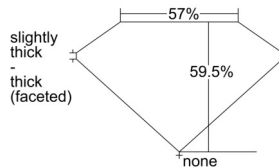

GIA®

FACSIMILE

GIA REPORT *****73091

Verify this report at GIA.edu

GIA NATURAL DIAMOND DOSSIER®

November 13, 2024
GIA Report Number *****73091
Shape and Cutting Style ..... Heart Brilliant
Measurements ..... 5.21 x 6.17 x 3.67 mm

GRADING RESULTS

Carat Weight ..... 0.71 carat
Color Grade ..... F
Clarity Grade VS2

ADDITIONAL GRADING INFORMATION

Polish ..... Excellent
Symmetry ..... Excellent
Fluorescence ..... None
Clarity Characteristics ..... Crystal
Inscription(s): GIA *****73091

PROPORTIONS

Profile not to actual proportions

GRADING SCALES

GIA COLOR SCALE		GIA CLARITY SCALE		
NEAR COLORLESS	D	VERY VERY SLIGHTLY INCLUDED	FLAWLESS	
	E		INTERNALLY FLAWLESS	
	F	VERY SLIGHTLY INCLUDED	VVS₁	
	G		VVS₂	
	H	SLIGHTLY INCLUDED	VS₁	
	I		VS₂	
	J	INCLUDED	SI₁	
	K		SI₂	
	FAINT	L	INCLUDED	I₁
		M		I₂
N		I₃		
O				
P				
Q				
VERY LIGHT	R			
	S			
	T			
	U			
LIGHT	V			
	W			
	X			
	Y			
Z