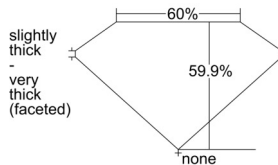

GIA®

FACSIMILE

GIA REPORT *****29591

Verify this report at GIA.edu

GIA NATURAL DIAMOND DOSSIER®

November 13, 2024
GIA Report Number *****29591
Shape and Cutting Style ..... Heart Brilliant
Measurements ..... 4.72 x 5.60 x 3.35 mm

GRADING RESULTS

Carat Weight ..... 0.52 carat
Color Grade ..... E
Clarity Grade VS1

ADDITIONAL GRADING INFORMATION

Polish ..... Excellent
Symmetry ..... Good
Fluorescence ..... None
Clarity Characteristics ..... Crystal, Pinpoint
Inscription(s): GIA *****29591

PROPORTIONS

Profile not to actual proportions

GRADING SCALES

GIA COLOR SCALE		GIA CLARITY SCALE		
NEAR COLORLESS	D	VERY VERY SLIGHTLY INCLUDED	FLAWLESS	
	E		INTERNALLY FLAWLESS	
	F	VERY SLIGHTLY INCLUDED	VVS₁	
	G		VVS₂	
	H		VS₁	
	FAINT	I	SLIGHTLY INCLUDED	VS₂
		J		SI₁
		K	INCLUDED	SI₂
		L		I₁
		M		I₂
VERT LIGHT		N	INCLUDED	I₃
		O		
		P		
	Q			
	R			
LIGHT	S			
	T			
	U			
	V			
	W			
	X			
Y				
Z