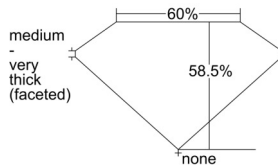

GIA®

FACSIMILE

GIA REPORT

*****74692

Verify this report at GIA.edu

GIA NATURAL DIAMOND DOSSIER®

November 15, 2024
GIA Report Number *****74692
Shape and Cutting Style ..... Heart Brilliant
Measurements ..... 5.50 x 6.22 x 3.63 mm

GRADING RESULTS

Carat Weight ..... 0.71 carat
Color Grade ..... F
Clarity Grade VVS2

ADDITIONAL GRADING INFORMATION

Polish ..... Excellent
Symmetry ..... Very Good
Fluorescence ..... None
Clarity Characteristics ..... Pinpoint, Internal Graining
Inscription(s): GIA *****74692

PROPORTIONS

Profile not to actual proportions

GRADING SCALES

GIA COLOR SCALE		GIA CLARITY SCALE			
COLORLESS	D	VERY VERY SLIGHTLY INCLUDED	FLAWLESS		
	E		INTERNALLY FLAWLESS		
	F	VERY SLIGHTLY INCLUDED	VVS₁		
	G		VVS₂		
	H		VS₁		
	NEAR COLORLESS	I	SLIGHTLY INCLUDED	VS₂	
		J		SI₁	
		FAINT	K	INCLUDED	SI₂
			L		I₁
			M		I₂
VERT LIGHT	N	LIGHT	I₃		
	O				
	P				
	Q				
	R