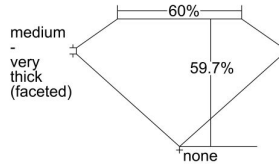

GIA®

FACSIMILE

GIA REPORT

*****58587

Verify this report at GIA.edu

GIA NATURAL DIAMOND DOSSIER®

June 14, 2024
GIA Report Number *****58587
Shape and Cutting Style ..... Heart Brilliant
Measurements ..... 4.98 x 5.48 x 3.27 mm

GRADING RESULTS

Carat Weight ..... 0.53 carat
Color Grade ..... E
Clarity Grade VS2

ADDITIONAL GRADING INFORMATION

Polish ..... Excellent
Symmetry ..... Excellent
Fluorescence ..... None
Clarity Characteristics ..... Cloud, Crystal
Inscription(s): GIA *****58587

PROPORTIONS

Profile not to actual proportions

GRADING SCALES

GIA COLOR SCALE		GIA CLARITY SCALE			
COLORLESS	D	VERY VERY SLIGHTLY INCLUDED	FLAWLESS		
	E		INTERNALLY FLAWLESS		
	F	VERY SLIGHTLY INCLUDED	VVS₁		
	G		VVS₂		
	H		VS₁		
	NEAR COLORLESS	I	SLIGHTLY INCLUDED	VS₂	
		J		SI₁	
		FAINT	K	INCLUDED	SI₂
			L		I₁
			M		I₂
VERY LIGHT			N	INCLUDED	I₃
			O		
			P		
	Q				
LIGHT	R				
	S				
	T				
	U				
	V				
	Z