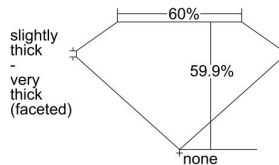

GIA®

FACSIMILE

GIA REPORT *****60046

Verify this report at GIA.edu

GIA NATURAL DIAMOND DOSSIER®

May 27, 2024
GIA Report Number *****60046
Shape and Cutting Style ..... Heart Brilliant
Measurements ..... 5.16 x 6.13 x 3.67 mm

GRADING RESULTS

Carat Weight ..... 0.70 carat
Color Grade ..... G
Clarity Grade ..... Internally Flawless

ADDITIONAL GRADING INFORMATION

Polish ..... Excellent
Symmetry ..... Excellent
Fluorescence ..... Faint
Clarity Characteristics ..... Minor Details of Polish
Inscription(s): GIA *****60046

PROPORTIONS

Profile not to actual proportions

GRADING SCALES

GIA COLOR SCALE		GIA CLARITY SCALE			
COLORLESS	D	VERY VERY SLIGHTLY INCLUDED	FLAWLESS		
	E		INTERNALLY FLAWLESS		
	F	VERY SLIGHTLY INCLUDED	VVS₁		
	G		VVS₂		
	H		VS₁		
	NEAR COLORLESS	I	SLIGHTLY INCLUDED	VS₂	
		J		SI₁	
		FAINT	K	INCLUDED	SI₂
			L		I₁
			M		I₂
VERY LIGHT			N	INCLUDED	I₃
			O		
			P		
	Q				
LIGHT	R				
	S				
	T				
	U				
	V				
	W				
	X				
	Y				
	Z