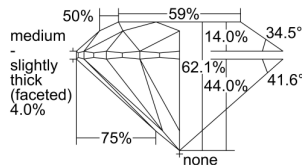

GIA®

FACSIMILE

GIA REPORT

*****85622

Verify this report at GIA.edu

GIA NATURAL DIAMOND DOSSIER®

March 11, 2024

GIA Report Number *****85622

Shape and Cutting Style ..... Round Brilliant

Measurements ..... 4.71 - 4.73 x 2.93 mm

GRADING RESULTS

Carat Weight ..... 0.40 carat

Color Grade ..... H

Clarity Grade VVS1

Cut Grade ..... Excellent

ADDITIONAL GRADING INFORMATION

Polish ..... Excellent

Symmetry ..... Very Good

Fluorescence ..... None

Clarity Characteristics ..... Pinpoint, Feather

Inscription(s): GIA *****85622

PROPORTIONS

Profile to actual proportions

GRADING SCALES

GIA COLOR SCALE

COLORED	D
	E
	F
	G
	H
	I
	J
NEAR COLORLESS	K
	L
Faint	M
	N
	O
	P
	Q
	R
	S
	T
	U
	V
	W
	X
	Y
Light	Z

GIA CLARITY SCALE

GIA CUT SCALE

Excellent	Very Very Slightly Included	I₁		
			I₂	
Very Good	Very Slightly Included	SI₁		
			SI₂	
Good	Very Slightly Included	VS₁		
			VS₂	
Fair	Very Slightly Included	Slightly Included	Slightly Included	
Poor	Very Slightly Included	Slightly Included	Slightly Included