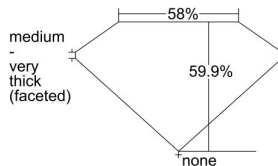

GIA®

FACSIMILE

GIA REPORT *****82772

Verify this report at GIA.edu

GIA NATURAL DIAMOND DOSSIER®

June 28, 2024
GIA Report Number *****82772
Shape and Cutting Style ..... Heart Brilliant
Measurements ..... 4.94 x 5.77 x 3.45 mm

GRADING RESULTS

Carat Weight ..... 0.60 carat
Color Grade ..... D
Clarity Grade VS2

ADDITIONAL GRADING INFORMATION

Polish ..... Excellent
Symmetry ..... Very Good
Fluorescence ..... Faint
Clarity Characteristics ..... Crystal
Inscription(s): GIA *****82772

PROPORTIONS

Profile not to actual proportions

GRADING SCALES

GIA COLOR SCALE		GIA CLARITY SCALE		
COLORLESS	D	VERY SLIGHTLY INCLUDED	FLAWLESS	
	E		INTERNALLY FLAWLESS	
	F	VERY SLIGHTLY INCLUDED	VVS₁	
	G		VVS₂	
	H		VS₁	
	NEAR COLORLESS	I	VERY SLIGHTLY INCLUDED	VS₂
		J		SI₁
		K	SLIGHTLY INCLUDED	SI₂
		L		I₁
		M		I₂
FAINT		N	INCLUDED	I₃
		O		
	P			
	VERY LIGHT	Q		
		R		
		S		
T				
LIGHT	U			
	V			
	W			
	X			
Y				
Z