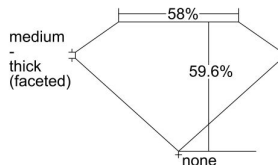

GIA®

FACSIMILE

GIA REPORT

*****37924

Verify this report at GIA.edu

GIA NATURAL DIAMOND DOSSIER®

March 20, 2024

GIA Report Number *****37924

Shape and Cutting Style ..... Heart Brilliant

Measurements ..... 4.79 x 5.66 x 3.37 mm

GRADING RESULTS

Carat Weight ..... 0.55 carat

Color Grade ..... G

Clarity Grade VS1

ADDITIONAL GRADING INFORMATION

Polish ..... Excellent

Symmetry ..... Excellent

Fluorescence ..... Faint

Clarity Characteristics ..... Cloud

Inscription(s): GIA *****37924

PROPORTIONS

Profile not to actual proportions

GRADING SCALES

GIA COLOR SCALE		GIA CLARITY SCALE			
COLORLESS	D	VERY VERY SLIGHTLY INCLUDED	FLAWLESS		
	E		INTERNALLY FLAWLESS		
	F	VERY SLIGHTLY INCLUDED	VVS₁		
	G		VVS₂		
	H		VS₁		
	NEAR COLORLESS	I	SLIGHTLY INCLUDED	VS₂	
		J		SI₁	
		FAINT	K	INCLUDED	SI₂
			L		I₁
			M		I₂
N			I₃		
VERT LIGHT	O	LIGHT			
	P				
	Q				
	R				
	S				
	T				
LIGHT	U				
	V				
	W				
	X				
Y					
Z