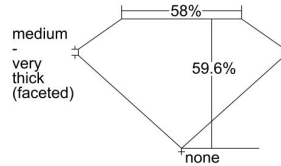

GIA®

FACSIMILE

GIA REPORT *****45613

Verify this report at GIA.edu

GIA NATURAL DIAMOND DOSSIER®

February 23, 2024
GIA Report Number *****45613
Shape and Cutting Style ..... Heart Brilliant
Measurements ..... 4.89 x 5.52 x 3.29 mm

GRADING RESULTS

Carat Weight ..... 0.51 carat
Color Grade ..... D
Clarity Grade VS1

ADDITIONAL GRADING INFORMATION

Polish ..... Excellent
Symmetry ..... Excellent
Fluorescence ..... None
Clarity Characteristics ..... Crystal, Needle, Pinpoint
Inscription(s): GIA *****45613

PROPORTIONS

Profile not to actual proportions

GRADING SCALES

GIA COLOR SCALE		GIA CLARITY SCALE		
NEAR COLORLESS	D	VERY SLIGHTLY INCLUDED	FLAWLESS	
	E		INTERNALLY FLAWLESS	
	F	VERY SLIGHTLY INCLUDED	VVS₁	
	G		VVS₂	
	H		VS₁	
	FAINT	I	VERY SLIGHTLY INCLUDED	VS₂
		J		SI₁
		K	SLIGHTLY INCLUDED	SI₂
		L		I₁
		M		I₂
VERT LIGHT	N	INCLUDED	I₃	
	O			
	P			
	Q			
	R			
LIGHT	S			
	T			
	U			
	V			
	W			
	X			
	Y			
	Z