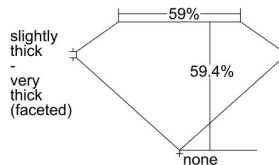

GIA®

FACSIMILE

GIA REPORT

*****37856

Verify this report at GIA.edu

GIA NATURAL DIAMOND DOSSIER®

March 15, 2024

GIA Report Number *****37856

Shape and Cutting Style ..... Heart Brilliant

Measurements ..... 4.73 x 5.57 x 3.31 mm

GRADING RESULTS

Carat Weight ..... 0.50 carat

Color Grade ..... G

Clarity Grade VVS2

ADDITIONAL GRADING INFORMATION

Polish ..... Excellent

Symmetry ..... Excellent

Fluorescence ..... Faint

Clarity Characteristics ..... Cloud, Pinpoint

Inscription(s): GIA *****37856

PROPORTIONS

Profile not to actual proportions

GRADING SCALES

GIA COLOR SCALE		GIA CLARITY SCALE			
COLORLESS	D	VERY VERY SLIGHTLY INCLUDED	FLAWLESS		
	E		INTERNALLY FLAWLESS		
	F		VVS₁		
	G		VVS₂		
	NEAR COLORLESS	H	VERY SLIGHTLY INCLUDED	VS₁	
		I		VS₂	
		FAINT	J	SLIGHTLY INCLUDED	S₁
			K		S₂
	L		I₁		
	VERT LIGHT		M	INCLUDED	I₂
N			I₃		
O					
P					
LIGHT	Q				
	R				
	S				
	T				
	U				
	Z