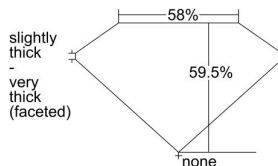

GIA®

FACSIMILE

GIA REPORT

*****37267

Verify this report at GIA.edu

GIA NATURAL DIAMOND DOSSIER®

March 15, 2024

GIA Report Number *****37267

Shape and Cutting Style ..... Heart Brilliant

Measurements ..... 4.80 x 5.55 x 3.30 mm

GRADING RESULTS

Carat Weight ..... 0.54 carat

Color Grade ..... E

Clarity Grade VS1

ADDITIONAL GRADING INFORMATION

Polish ..... Excellent

Symmetry ..... Excellent

Fluorescence ..... Medium Blue

Clarity Characteristics ..... Crystal, Pinpoint

Inscription(s): GIA *****37267

PROPORTIONS

Profile not to actual proportions

GRADING SCALES

GIA COLOR SCALE		GIA CLARITY SCALE			
COLORLESS	D	VERY VERY SLIGHTLY INCLUDED	FLAWLESS		
	E		INTERNALLY FLAWLESS		
	F		VVS₁		
	G		VVS₂		
	NEAR COLORLESS	H	VERY SLIGHTLY INCLUDED	VS₁	
		I		VS₂	
		FAINT	J	SLIGHTLY INCLUDED	S₁
			K		S₂
	L		I₁		
	VERT LIGHT		M	INCLUDED	I₂
N			I₃		
O					
P					
LIGHT	Q				
	R				
	S				
	T				
	U				
	V				
	W				
	X				
	Y				
	Z