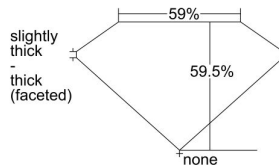

GIA®

FACSIMILE

GIA REPORT

*****37949

Verify this report at GIA.edu

GIA NATURAL DIAMOND DOSSIER®

March 15, 2024

GIA Report Number *****37949

Shape and Cutting Style ..... Heart Brilliant

Measurements ..... 4.69 x 5.57 x 3.32 mm

GRADING RESULTS

Carat Weight ..... 0.50 carat

Color Grade ..... G

Clarity Grade VVS1

ADDITIONAL GRADING INFORMATION

Polish ..... Excellent

Symmetry ..... Very Good

Fluorescence ..... Medium Blue

Clarity Characteristics ..... Cloud, Pinpoint

Inscription(s): GIA *****37949

PROPORTIONS

Profile not to actual proportions

GRADING SCALES

GIA COLOR SCALE		GIA CLARITY SCALE			
COLORLESS	D	VERY VERY SLIGHTLY INCLUDED	FLAWLESS		
	E		INTERNALLY FLAWLESS		
	F		VVS₁		
	G		VVS₂		
	NEAR COLORLESS	H	VERY SLIGHTLY INCLUDED	VS₁	
		I		VS₂	
		FAINT	J	SLIGHTLY INCLUDED	SI₁
			K		SI₂
	L		INCLUDED		I₁
	M			I₂	
N	I₃				
VERT LIGHT	O				
	P				
	Q				
	R				
	LIGHT	S			
		T			
U					
V					
	W				
	X				
	Y				
	Z