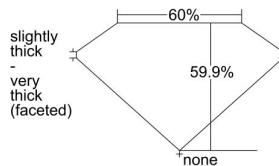

GIA®

FACSIMILE

GIA REPORT *****37660

Verify this report at GIA.edu

GIA NATURAL DIAMOND DOSSIER®

March 15, 2024
GIA Report Number *****37660
Shape and Cutting Style ..... Heart Brilliant
Measurements ..... 4.85 x 5.70 x 3.41 mm

GRADING RESULTS

Carat Weight ..... 0.54 carat
Color Grade ..... H
Clarity Grade VVS2

ADDITIONAL GRADING INFORMATION

Polish ..... Excellent
Symmetry ..... Excellent
Fluorescence ..... Faint
Clarity Characteristics ..... Pinpoint
Inscription(s): GIA *****37660

PROPORTIONS

Profile not to actual proportions

GRADING SCALES

GIA COLOR SCALE		GIA CLARITY SCALE			
COLORLESS	D	VERY VERY SLIGHTLY INCLUDED	FLAWLESS		
	E		INTERNALLY FLAWLESS		
	F	VERY SLIGHTLY INCLUDED	VVS₁		
	G		VVS₂		
	H		VS₁		
	NEAR COLORLESS	I	SLIGHTLY INCLUDED	VS₂	
		J		SI₁	
		FAINT	K	INCLUDED	SI₂
			L		I₁
			M		I₂
VERY LIGHT			N	INCLUDED	I₃
			O		
			P		
	Q				
LIGHT	R				
	S				
	T				
	U				
	V				
	W				
	X				
	Y				
	Z