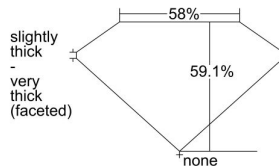

GIA®

FACSIMILE

GIA REPORT

*****58649

Verify this report at GIA.edu

GIA NATURAL DIAMOND DOSSIER®

June 14, 2024
GIA Report Number *****58649
Shape and Cutting Style ..... Heart Brilliant
Measurements ..... 4.72 x 5.57 x 3.29 mm

GRADING RESULTS

Carat Weight ..... 0.51 carat
Color Grade ..... D
Clarity Grade VS2

ADDITIONAL GRADING INFORMATION

Polish ..... Excellent
Symmetry ..... Excellent
Fluorescence ..... None
Clarity Characteristics ..... Crystal, Cloud
Inscription(s): GIA *****58649

PROPORTIONS

Profile not to actual proportions

GRADING SCALES

GIA COLOR SCALE		GIA CLARITY SCALE		
NEAR COLORLESS	D	VERY VERY SLIGHTLY INCLUDED	FLAWLESS	
	E		INTERNALLY FLAWLESS	
	F		VVS₁	
	G		VVS₂	
	FANT	H	VERY SLIGHTLY INCLUDED	VS₁
		I		VS₂
		J	SLIGHTLY INCLUDED	SI₁
		K		SI₂
	LIGHT	L	INCLUDED	I₁
		M		I₂
N		I₃		
O				
P				
Q				
R				
S				
T				
U				
V				
W				
X				
Y				
Z