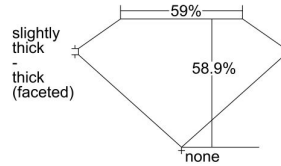

GIA®

FACSIMILE

GIA REPORT

*****58641

Verify this report at GIA.edu

GIA NATURAL DIAMOND DOSSIER®

June 14, 2024
GIA Report Number *****58641
Shape and Cutting Style ..... Heart Brilliant
Measurements ..... 4.81 x 5.60 x 3.30 mm

GRADING RESULTS

Carat Weight ..... 0.52 carat
Color Grade ..... D
Clarity Grade VS2

ADDITIONAL GRADING INFORMATION

Polish ..... Excellent
Symmetry ..... Very Good
Fluorescence ..... None
Clarity Characteristics ..... Crystal, Cloud
Inscription(s): GIA *****58641

PROPORTIONS

Profile not to actual proportions

GRADING SCALES

GIA COLOR SCALE		GIA CLARITY SCALE			
COLORLESS	D	VERY VERY SLIGHTLY INCLUDED	FLAWLESS		
	E		INTERNALLY FLAWLESS		
	F	VERY SLIGHTLY INCLUDED	VVS₁		
	G		VVS₂		
	H		VS₁		
	NEAR COLORLESS	I	SLIGHTLY INCLUDED	VS₂	
		J		SI₁	
		FAINT	K	INCLUDED	SI₂
			L		I₁
			M		I₂
VERY LIGHT	N	I₃			
	O				
	P				
	Q				
LIGHT	R				
	S				
	T				
	U				
	V				
	W				
	X				
	Y				
	Z