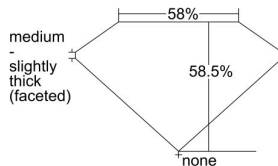

GIA®

FACSIMILE

GIA REPORT *****52931

Verify this report at GIA.edu

GIA NATURAL DIAMOND DOSSIER®

March 18, 2024
GIA Report Number *****52931
Shape and Cutting Style ..... Heart Brilliant
Measurements ..... 5.23 x 6.20 x 3.63 mm

GRADING RESULTS

Carat Weight ..... 0.70 carat
Color Grade ..... G
Clarity Grade VVS2

ADDITIONAL GRADING INFORMATION

Polish ..... Excellent
Symmetry ..... Excellent
Fluorescence ..... Faint
Clarity Characteristics ..... Pinpoint, Cloud
Inscription(s): GIA *****52931

PROPORTIONS

Profile not to actual proportions

GRADING SCALES

GIA COLOR SCALE		GIA CLARITY SCALE		
COLORLESS	D	VERY VERY SLIGHTLY INCLUDED	FLAWLESS	
	E		INTERNALLY FLAWLESS	
	F	VERY SLIGHTLY INCLUDED	VVS₁	
	G		VVS₂	
	NEAR COLORLESS	H	SLIGHTLY INCLUDED	VS₁
		I		VS₂
	FAINT	J	SLIGHTLY INCLUDED	I₁
		K		I₂
		L	INCLUDED	I₃
		M		
N				
VERY LIGHT		O		
		P		
		Q		
	R			
LIGHT	S			
	T			
	U			
	V			
	W			
	X			
	Y			
	Z