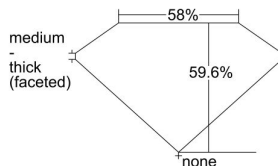

GIA®

FACSIMILE

GIA REPORT *****53061

Verify this report at GIA.edu

GIA NATURAL DIAMOND DOSSIER®

March 18, 2024

GIA Report Number *****53061

Shape and Cutting Style ..... Heart Brilliant

Measurements ..... 5.59 x 6.15 x 3.67 mm

GRADING RESULTS

Carat Weight ..... 0.75 carat

Color Grade ..... H

Clarity Grade VVS2

ADDITIONAL GRADING INFORMATION

Polish ..... Excellent

Symmetry ..... Excellent

Fluorescence ..... Faint

Clarity Characteristics ..... Needle, Pinpoint

Inscription(s): GIA *****53061

PROPORTIONS

Profile not to actual proportions

GRADING SCALES

GIA COLOR SCALE		GIA CLARITY SCALE			
COLORLESS	D	VERY VERY SLIGHTLY INCLUDED	FLAWLESS		
	E		INTERNALLY FLAWLESS		
	F	VERY SLIGHTLY INCLUDED	VVS₁		
	G		VVS₂		
	H		VS₁		
	NEAR COLORLESS	I	SLIGHTLY INCLUDED	VS₂	
		J		SI₁	
		FAINT	K	INCLUDED	SI₂
			L		I₁
			M		I₂
VERY LIGHT			N	INCLUDED	I₃
			O		
			P		
	Q				
LIGHT	R				
	S				
	T				
	U				
	V				
	Z