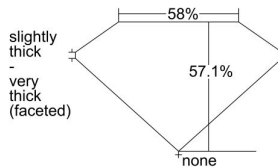

GIA®

FACSIMILE

GIA REPORT *****52633

Verify this report at GIA.edu

GIA NATURAL DIAMOND DOSSIER®

March 19, 2024
GIA Report Number *****52633
Shape and Cutting Style ..... Heart Brilliant
Measurements ..... 4.97 x 5.54 x 3.16 mm

GRADING RESULTS

Carat Weight ..... 0.50 carat
Color Grade ..... H
Clarity Grade VVS1

ADDITIONAL GRADING INFORMATION

Polish ..... Excellent
Symmetry ..... Very Good
Fluorescence ..... None
Clarity Characteristics ..... Feather
Inscription(s): GIA *****52633

PROPORTIONS

Profile not to actual proportions

GRADING SCALES

GIA COLOR SCALE		GIA CLARITY SCALE		
NEAR COLORLESS	D	VERY VERY SLIGHTLY INCLUDED	FLAWLESS	
	E		INTERNALLY FLAWLESS	
	F	VERY SLIGHTLY INCLUDED	VVS₁	
	G		VVS₂	
	H		VS₁	
	FAINT	I	SLIGHTLY INCLUDED	VS₂
		J		SI₁
		K	INCLUDED	SI₂
		L		I₁
		M		I₂
VERT LIGHT	N	INCLUDED	I₃	
	O			
	P			
	Q			
LIGHT	R			
	S			
	T			
	U			
	V			
	W			
	X			
	Y			
	Z