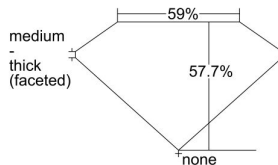

GIA®

FACSIMILE

GIA REPORT *****72928

Verify this report at GIA.edu

GIA NATURAL DIAMOND DOSSIER®

April 15, 2024
GIA Report Number *****72928
Shape and Cutting Style ..... Heart Brilliant
Measurements ..... 5.19 x 5.71 x 3.30 mm

GRADING RESULTS

Carat Weight ..... 0.58 carat
Color Grade ..... E
Clarity Grade VS2

ADDITIONAL GRADING INFORMATION

Polish ..... Excellent
Symmetry ..... Very Good
Fluorescence ..... None
Clarity Characteristics ..... Cloud
Inscription(s): GIA *****72928

PROPORTIONS

Profile not to actual proportions

GRADING SCALES

GIA COLOR SCALE		GIA CLARITY SCALE			
COLORLESS	D	VERY VERY SLIGHTLY INCLUDED	FLAWLESS		
	E		INTERNALLY FLAWLESS		
	F	VERY SLIGHTLY INCLUDED	VVS₁		
	G		VVS₂		
	H		VS₁		
	NEAR COLORLESS	I	SLIGHTLY INCLUDED	VS₂	
		J		SI₁	
		FAINT	K	INCLUDED	SI₂
			L		I₁
			M		I₂
VERT LIGHT	N	I₃			
	O				
	P				
	Q				
	R				
LIGHT	S				
	T				
	U				
	V				
	W				
	X				
	Y				
	Z