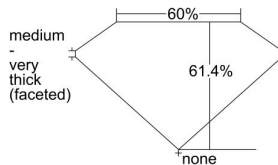

GIA®

FACSIMILE

GIA REPORT *****76513

Verify this report at GIA.edu

GIA NATURAL DIAMOND DOSSIER®

April 15, 2024
GIA Report Number *****76513
Shape and Cutting Style ..... Heart Brilliant
Measurements ..... 4.76 x 5.64 x 3.46 mm

GRADING RESULTS

Carat Weight ..... 0.53 carat
Color Grade ..... F
Clarity Grade VVS1

ADDITIONAL GRADING INFORMATION

Polish ..... Excellent
Symmetry ..... Excellent
Fluorescence ..... Faint
Clarity Characteristics ..... Cavity, Feather
Inscription(s): GIA *****76513

PROPORTIONS

Profile not to actual proportions

GRADING SCALES

GIA COLOR SCALE		GIA CLARITY SCALE		
COLORLESS	D	VERY SLIGHTLY INCLUDED	FLAWLESS	
	E		INTERNALLY FLAWLESS	
	F		VVS₁	
	G		VVS₂	
	NEAR COLORLESS	H	VERY SLIGHTLY INCLUDED	VS₁
		I		VS₂
		J	SLIGHTLY INCLUDED	S₁
		K		S₂
		L		I₁
		M		I₂
FAINT	N	INCLUDED	I₃	
	O			
	P			
	Q			
VERY LIGHT	R			
	S			
	T			
	U			
	V			
	LIGHT	W		
X				
Y				
Z