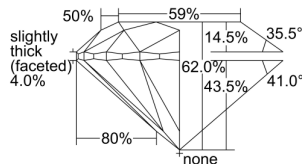

GIA®

FACSIMILE

GIA REPORT

*****77804

Verify this report at GIA.edu

GIA NATURAL DIAMOND DOSSIER®

May 06, 2024

GIA Report Number *****77804

Shape and Cutting Style ..... Round Brilliant

Measurements ..... 5.73 - 5.75 x 3.56 mm

GRADING RESULTS

Carat Weight ..... 0.73 carat

Color Grade ..... D

Clarity Grade VS2

Cut Grade ..... Excellent

ADDITIONAL GRADING INFORMATION

Polish ..... Excellent

Symmetry ..... Excellent

Fluorescence ..... Medium Blue

Clarity Characteristics ..... Crystal

Inscription(s): GIA *****77804

PROPORTIONS

Profile to actual proportions

GRADING SCALES

GIA COLOR SCALE

COLORESS	D
	E
	F
	G
	H
	I
	J
NEAR COLORESS	K
	L
	M
	N
	O
	P
	Q
	R
	S
	T
	U
	V
	W
	X
	Y
	Z

GIA CLARITY SCALE

FLAWLESS	FLAWLESS		
		EXCELLENT	
INTERNALLY FLAWLESS	VVS₁		
		VVS₂	
VERY SLIGHTLY INCLUDED	VS₁		
		VS₂	
SLIGHTLY INCLUDED	SI₁		
		SI₂	
INCLUDED	I₁		
		I₂	
			I₃
POOR			

GIA CUT SCALE

EXCELLENT
VERY GOOD
GOOD
FAIR
POOR