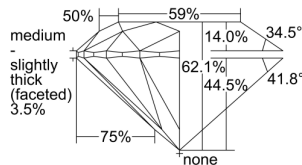

GIA®

FACSIMILE

GIA REPORT

*****27184

Verify this report at GIA.edu

GIA NATURAL DIAMOND DOSSIER®

June 11, 2024

GIA Report Number *****27184

Shape and Cutting Style Round Brilliant

Measurements 4.88 - 4.91 x 3.04 mm

GRADING RESULTS

Carat Weight 0.44 carat

Color Grade H

Clarity Grade VS1

Cut Grade Excellent

ADDITIONAL GRADING INFORMATION

Polish Excellent

Symmetry Excellent

Fluorescence None

Clarity Characteristics Crystal

Inscription(s): GIA *****27184

PROPORTIONS

Profile to actual proportions

GRADING SCALES

GIA COLOR SCALE

COLORESS	D
	E
	F
	G
	H
	I
	J
NEAR COLORESS	K
	L
Faint	M
	N
	O
	P
	Q
	R
	S
	T
	U
	V
	W
	X
	Y
Light	Z

GIA CLARITY SCALE

FLAWLESS	VERY VERY Slightly INCLUDED	VS₁	VS₂	VS₁	VS₂	SI₁	SI₂	I₁	I₂	I₃		
											FLAWLESS	INTERNALLY FLAWLESS

GIA CUT SCALE

EXCELLENT
VERY GOOD
GOOD
FAIR
POOR