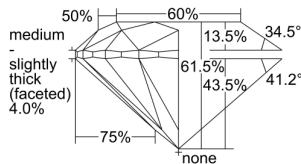

GIA®

FACSIMILE

GIA REPORT

*****41434

Verify this report at GIA.edu

GIA NATURAL DIAMOND DOSSIER®

June 25, 2024
GIA Report Number *****41434
Shape and Cutting Style ..... Round Brilliant
Measurements ..... 4.72 - 4.74 x 2.91 mm

GRADING RESULTS

Carat Weight ..... 0.40 carat
Color Grade ..... H
Clarity Grade VS1
Cut Grade ..... Excellent

ADDITIONAL GRADING INFORMATION

Polish ..... Excellent
Symmetry ..... Excellent
Fluorescence ..... Faint
Clarity Characteristics ..... Crystal
Inscription(s): GIA *****41434

PROPORTIONS

Profile to actual proportions

GRADING SCALES

GIA COLOR SCALE	GIA CLARITY SCALE	GIA CUT SCALE	
D	FLAWLESS	EXCELLENT	
E	INTERNALLY FLAWLESS		
F		VVS₁	VERY GOOD
G	VVS₂		
H	VS₁	GOOD	
I	VS₂		
J	SI₁	FAIR	
K	SI₂		
L	I₁	POOR	
M	I₂		
N	I₃		
O			
P			
Q			
R			
S			
T			
U			
V			
W			
X			
Y			
Z