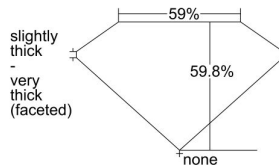

GIA®

FACSIMILE

GIA REPORT *****94013

Verify this report at GIA.edu

GIA NATURAL DIAMOND DOSSIER®

June 07, 2024

GIA Report Number *****94013

Shape and Cutting Style ..... Heart Brilliant

Measurements ..... 4.80 x 5.57 x 3.33 mm

GRADING RESULTS

Carat Weight ..... 0.51 carat

Color Grade ..... H

Clarity Grade VVS1

ADDITIONAL GRADING INFORMATION

Polish ..... Excellent

Symmetry ..... Excellent

Fluorescence ..... None

Clarity Characteristics ..... Pinpoint

Inscription(s): GIA *****94013

PROPORTIONS

Profile not to actual proportions

GRADING SCALES

GIA COLOR SCALE		GIA CLARITY SCALE			
COLORLESS	D	VERY VERY SLIGHTLY INCLUDED	FLAWLESS		
	E		INTERNALLY FLAWLESS		
	F		VVS₁		
	G		VVS₂		
	NEAR COLORLESS	H	VERY SLIGHTLY INCLUDED	VS₁	
		I		VS₂	
		FAINT	J	SLIGHTLY INCLUDED	S₁
			K		S₂
	L		I₁		
	VERT LIGHT		M	INCLUDED	I₂
N			I₃		
O					
P					
LIGHT	Q				
	R				
	S				
	T				
	U				
	V				
W					
X					
Y					
Z