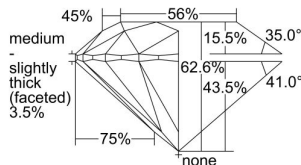

GIA®

FACSIMILE

GIA REPORT

*****55431

Verify this report at GIA.edu

GIA NATURAL DIAMOND DOSSIER®

June 26, 2024

GIA Report Number *****55431

Shape and Cutting Style ..... Round Brilliant

Measurements ..... 5.11 - 5.14 x 3.21 mm

GRADING RESULTS

Carat Weight ..... 0.51 carat

Color Grade ..... F

Clarity Grade VVS1

Cut Grade ..... Excellent

ADDITIONAL GRADING INFORMATION

Polish ..... Excellent

Symmetry ..... Excellent

Fluorescence ..... Faint

Clarity Characteristics ..... Pinpoint

Inscription(s): GIA *****55431

PROPORTIONS

Profile to actual proportions

GRADING SCALES

GIA COLOR SCALE

COLORLESS	D
	E
	F
	G
	H
NEAR COLORLESS	I
	J
	K
	L
FAIN	M
	N
	O
	P
VERY LIGHT	Q
	R
	S
	T
	U
	V
	W
	X
	Y
LIGHT	Z

GIA CLARITY SCALE

	FLAWLESS
	INTERNALLY FLAWLESS
VERY VERY SLIGHTLY INCLUDED	VVS₁
	VVS₂
VERY SLIGHTLY INCLUDED	VS₁
	VS₂
SLIGHTLY INCLUDED	SI₁
	SI₂
INCLUDED	I₁
	I₂
	I₃

GIA CUT SCALE

	EXCELLENT
	VERY GOOD
	GOOD
	FAIR
	POOR