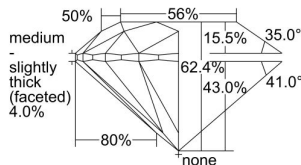

GIA®

FACSIMILE

GIA REPORT

*****55686

Verify this report at GIA.edu

GIA NATURAL DIAMOND DOSSIER®

June 26, 2024
GIA Report Number *****55686
Shape and Cutting Style ..... Round Brilliant
Measurements ..... 5.37 - 5.41 x 3.36 mm

GRADING RESULTS

Carat Weight ..... 0.60 carat
Color Grade ..... G
Clarity Grade VS2
Cut Grade ..... Excellent

ADDITIONAL GRADING INFORMATION

Polish ..... Excellent
Symmetry ..... Excellent
Fluorescence ..... Faint
Clarity Characteristics ..... Crystal
Inscription(s): GIA *****55686

PROPORTIONS

Profile to actual proportions

GRADING SCALES

GIA COLOR SCALE

COLOREDNESS	D
	E
	F
	G
	H
	I
	J
NEAR COLORLESS	K
	L
	M
	N
	O
	P
	Q
	R
	S
	T
	U
	V
	W
	X
	Y
	Z

GIA CLARITY SCALE

FLAWLESS	FLAWLESS	
		EXCELLENT
INTERNALLY FLAWLESS	VERY VERY SLIGHTLY INCLUDED	
		VVS₁
VVS₂	VERY SLIGHTLY INCLUDED	
VS₁	SLIGHTLY INCLUDED	
VS₂		
SI₁	INCLUDED	
SI₂		
I₁	POOR	
I₂		
I₃		

GIA CUT SCALE

EXCELLENT
VERY GOOD
GOOD
FAIR
POOR