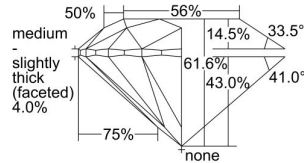

GIA®

FACSIMILE

GIA REPORT

*****30944

Verify this report at GIA.edu

GIA NATURAL DIAMOND DOSSIER®

July 05, 2024

GIA Report Number *****30944

Shape and Cutting Style ..... Round Brilliant

Measurements ..... 5.74 - 5.77 x 3.55 mm

GRADING RESULTS

Carat Weight ..... 0.72 carat

Color Grade ..... E

Clarity Grade VS2

Cut Grade ..... Excellent

ADDITIONAL GRADING INFORMATION

Polish ..... Excellent

Symmetry ..... Excellent

Fluorescence ..... Faint

Clarity Characteristics ..... Internal Graining

Inscription(s): GIA *****30944

PROPORTIONS

Profile to actual proportions

GRADING SCALES

GIA COLOR SCALE

COLORLESS	D
	E
	F
	G
	H
	I
	J
NEAR COLORLESS	K
	L
Faint	M
	N
	O
	P
Very Light	Q
	R
	S
	T
	U
	V
	W
	X
	Y
Light	Z

GIA CLARITY SCALE

FLAWLESS	INTERNAL FLAWLESS	
		EXCELLENT
VERY VERY SLIGHTLY INCLUDED	VVS₁	
	VVS₂	
VERY SLIGHTLY INCLUDED	VS₁	
	VS₂	
SLIGHTLY INCLUDED	SI₁	
	SI₂	
INCLUDED	I₁	
	I₂	
	I₃	
	POOR	

GIA CUT SCALE

EXCELLENT
VERY GOOD
GOOD
FAIR
POOR