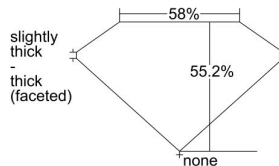

GIA®

FACSIMILE

GIA REPORT *****82124

Verify this report at GIA.edu

GIA NATURAL DIAMOND DOSSIER®

June 28, 2024
GIA Report Number *****82124
Shape and Cutting Style ..... Heart Brilliant
Measurements ..... 5.38 x 5.92 x 3.27 mm

GRADING RESULTS

Carat Weight ..... 0.61 carat
Color Grade ..... D
Clarity Grade VVS2

ADDITIONAL GRADING INFORMATION

Polish ..... Excellent
Symmetry ..... Excellent
Fluorescence ..... Faint
Clarity Characteristics..Needle, Pinpoint, Cloud, Surface Graining
Inscription(s): GIA *****82124

PROPORTIONS

Profile not to actual proportions

GRADING SCALES

GIA COLOR SCALE		GIA CLARITY SCALE	
NEAR COLORLESS	D	VERY SLIGHTLY SLEIGHTLY INCLUDED	FLAWLESS
	E		INTERNALLY FLAWLESS
	F		VVS₁
	G		VVS₂
	H		VS₁
	I		VS₂
	J		SI₁
	K		SI₂
	L		I₁
	M		I₂
FAINT	N	SLIGHTLY INCLUDED	I₃
	O		
	P		
	Q		
VERY LIGHT	R		
	S		
	T		
	U		
	V		
	W		
LIGHT	X		
	Y		
	Z