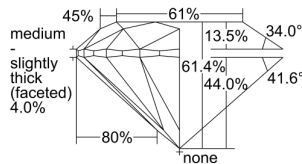

GIA®

FACSIMILE

GIA REPORT

*****72576

Verify this report at GIA.edu

GIA NATURAL DIAMOND DOSSIER®

July 19, 2024

GIA Report Number *****72576

Shape and Cutting Style ..... Round Brilliant

Measurements ..... 4.78 - 4.81 x 2.95 mm

GRADING RESULTS

Carat Weight ..... 0.42 carat

Color Grade ..... F

Clarity Grade VS1

Cut Grade ..... Excellent

ADDITIONAL GRADING INFORMATION

Polish ..... Excellent

Symmetry ..... Excellent

Fluorescence ..... Faint

Clarity Characteristics ..... Crystal

Inscription(s): GIA *****72576

PROPORTIONS

Profile to actual proportions

GRADING SCALES

GIA COLOR SCALE

COLORLESS	D
	E
	F
	G
	H
	I
	J
NEAR COLORLESS	K
	L
Faint	M
	N
	O
	P
	Q
	R
	S
	T
	U
	V
	W
	X
	Y
Light	Z

GIA CLARITY SCALE

FLAWLESS	VERY VERY SLIGHTLY INCLUDED	VS₁	VS₂	VS₁	VS₂	SI₁	SI₂	I₁	I₂	I₃		
											FLAWLESS	INTERNALLY FLAWLESS

GIA CUT SCALE

EXCELLENT
VERY GOOD
GOOD
FAIR
POOR